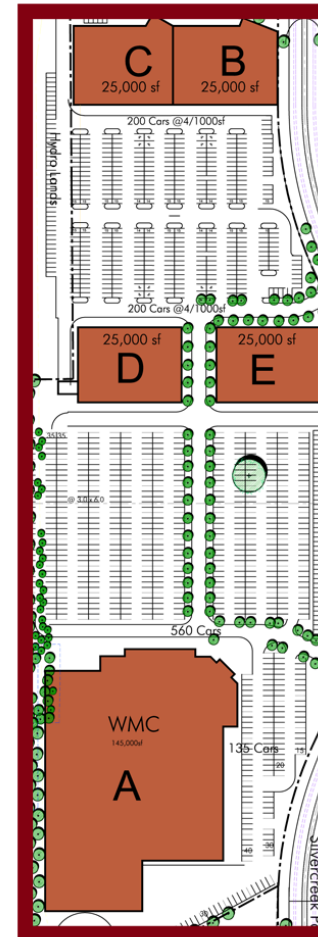

SILVER CREEK RETAIL CENTRE

GUELPH, ONTARIO