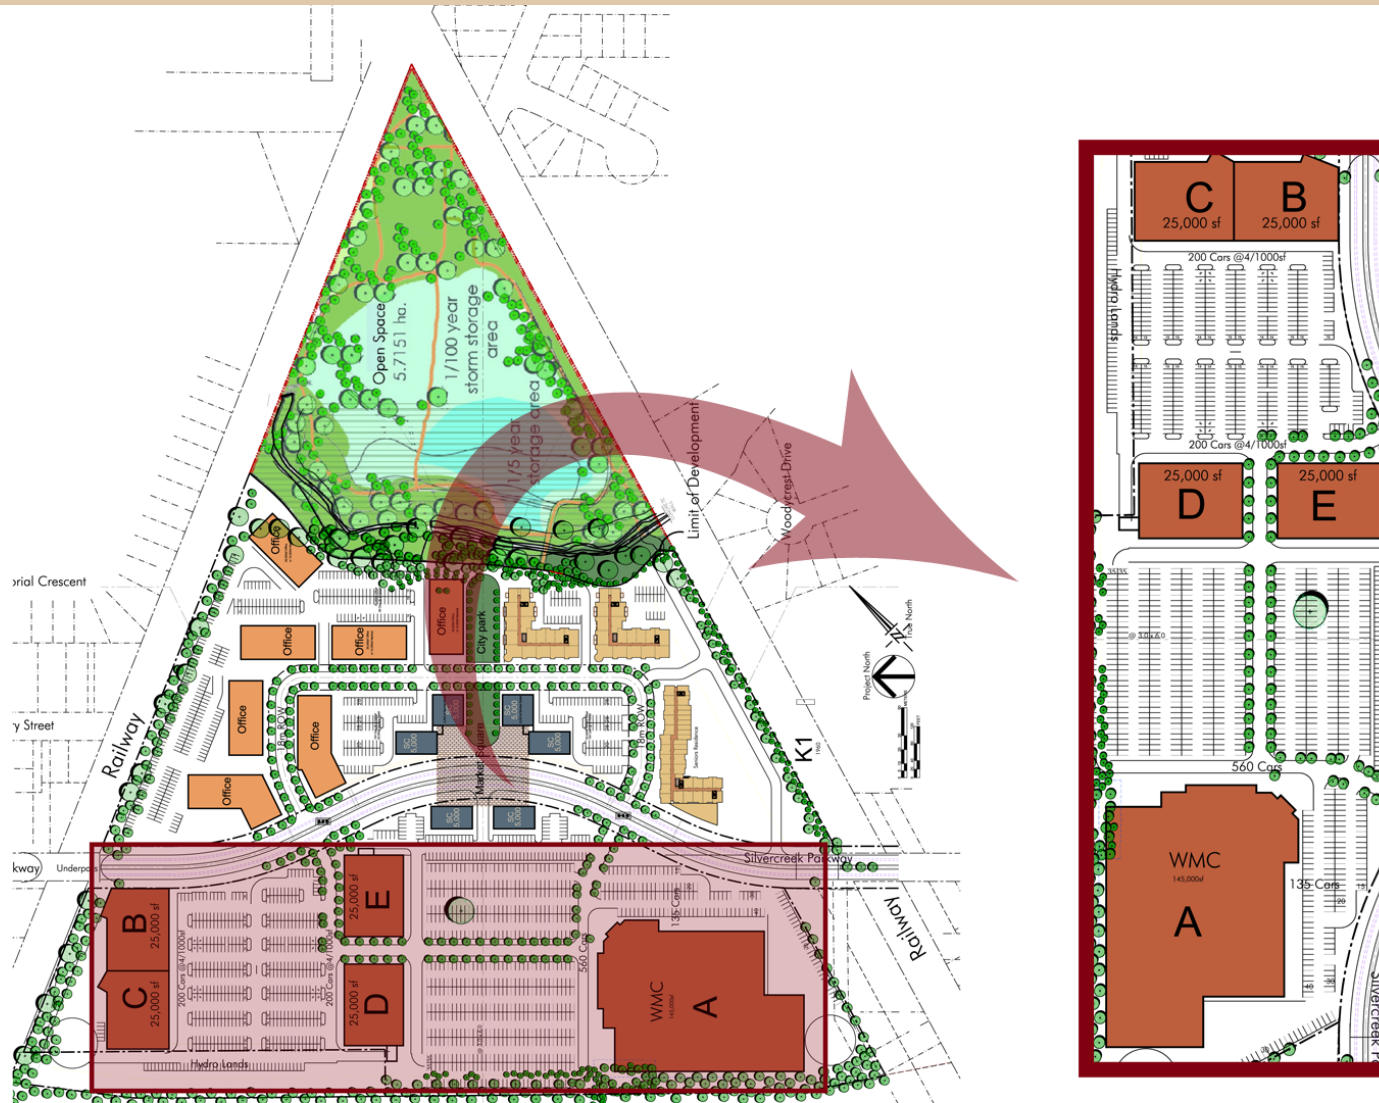

# SILVER CREEK RETAIL CENTRE

### TOTAL GLA

320,000 sq. ft.

### HIGHLIGHTS

- Centrally located to service the entire Guelph market.
- Prominent Hanlon Pkwy exposure.
- Surrounded by established residential community.

◀ INTERIOR CONCEPT

◀ EXTERIOR CONCEPT